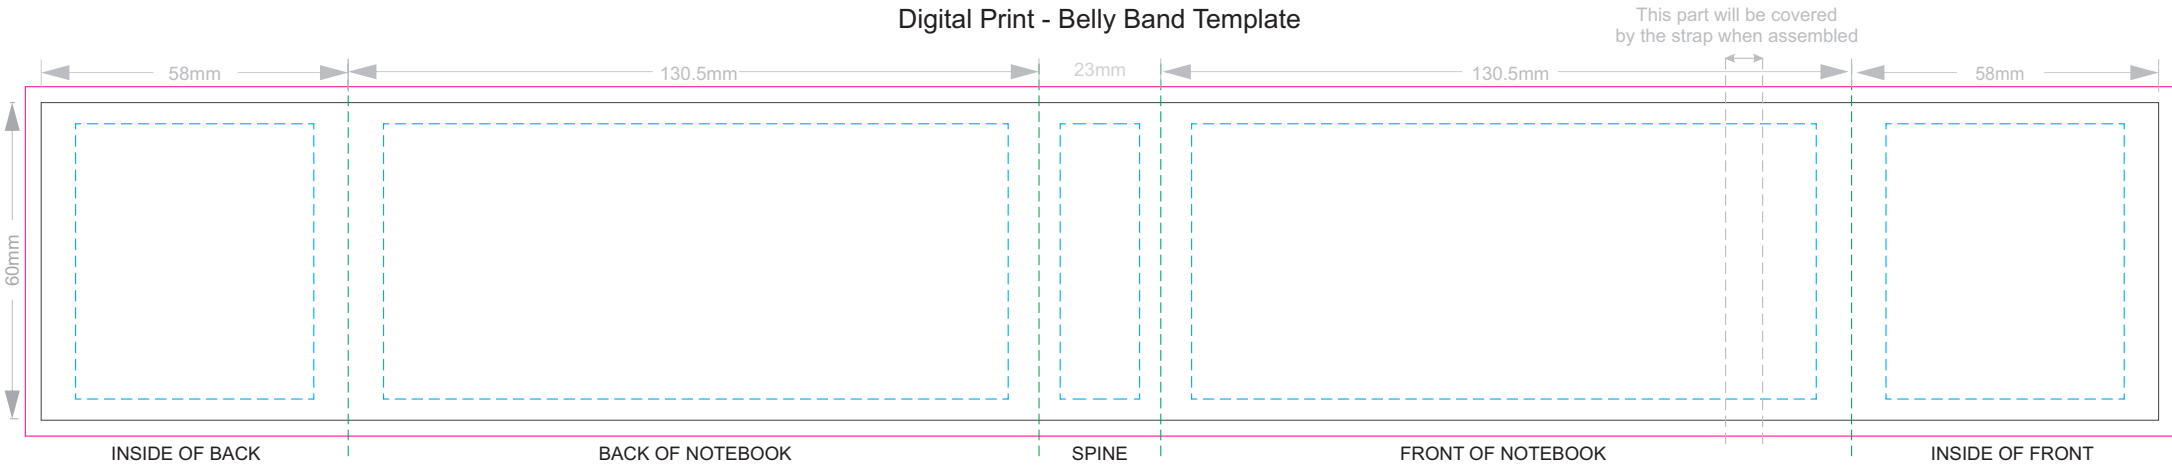

100% of Actual Size  
Screen Print (one colour)

2026

100mm

155mm

100% of Actual Size  
Debossing Front Cover

Branding area can be moved **anywhere within the red lines.**

100% of Actual Size  
Foil Printing Front Cover  
FRONT ONLY

Please note: Print area 70mm x 55mm is **moveable within the red dotted area**, the print area cannot be rotated. The printing will inherit the texture of the substrate which may affect the legibility of small text or appearance of fine detail.

-  Copper Foil Print Colour
-  Silver Foil Print Colour
-  Gold Foil Print Colour

100% of Actual Size  
Debossing Back Cover

MOLESKINE®

70% of Actual Size  
Pad Print Front End-Paper

Branding area can be moved anywhere within the red lines.

70% of Actual Size  
Pad Print Back End-Paper

Branding area can be moved anywhere within the red lines.

70% of Actual Size  
 Digital Print - Belly Band Template

Green Line = Fold Lines when assembled on notebook  
 Blue Line = The SIGNIFICANT PRINT AREA  
 (Keep all critical images & text within this box)  
 Black Line = Maximum print area  
 Pink Line = Bleed off to here