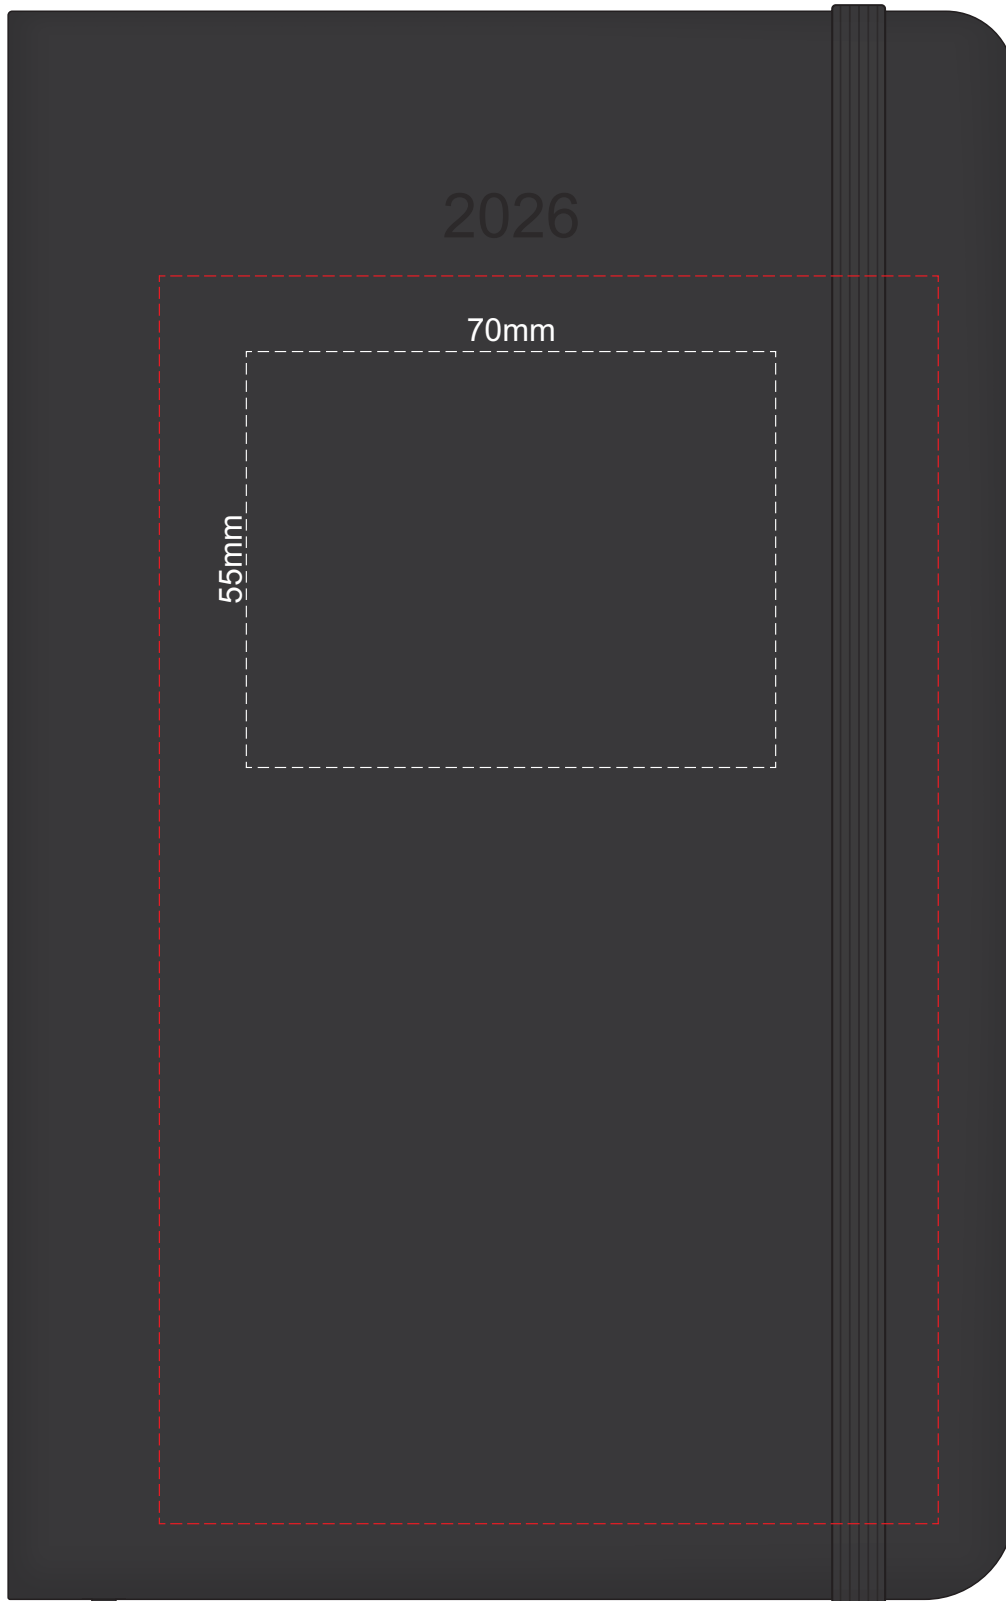

100% of Actual Size  
Screen Print (one colour)

2026

100mm

155mm

100% of Actual Size  
Debossing Front Cover

Branding area can be moved **anywhere within the red lines.**

100% of Actual Size  
Foil Printing Front Cover  
FRONT ONLY

Please note: Print area 70mm x 55mm is **moveable within the red dotted area**, the print area cannot be rotated. The printing will inherit the texture of the substrate which may affect the legibility of small text or appearance of fine detail.

-  Copper Foil Print Colour
-  Silver Foil Print Colour
-  Gold Foil Print Colour

100% of Actual Size  
Debossing Back Cover

MOLESKINE®

70% of Actual Size  
Pad Print Front End-Paper

Branding area can be moved anywhere within the red lines.

70% of Actual Size  
Pad Print Back End-Paper

Branding area can be moved anywhere within the red lines.

70% of Actual Size  
 Digital Print - Belly Band Template

Green Line = Fold Lines when assembled on notebook  
 Blue Line = The SIGNIFICANT PRINT AREA  
 (Keep all critical images & text within this box)  
 Black Line = Maximum print area  
 Pink Line = Bleed off to here