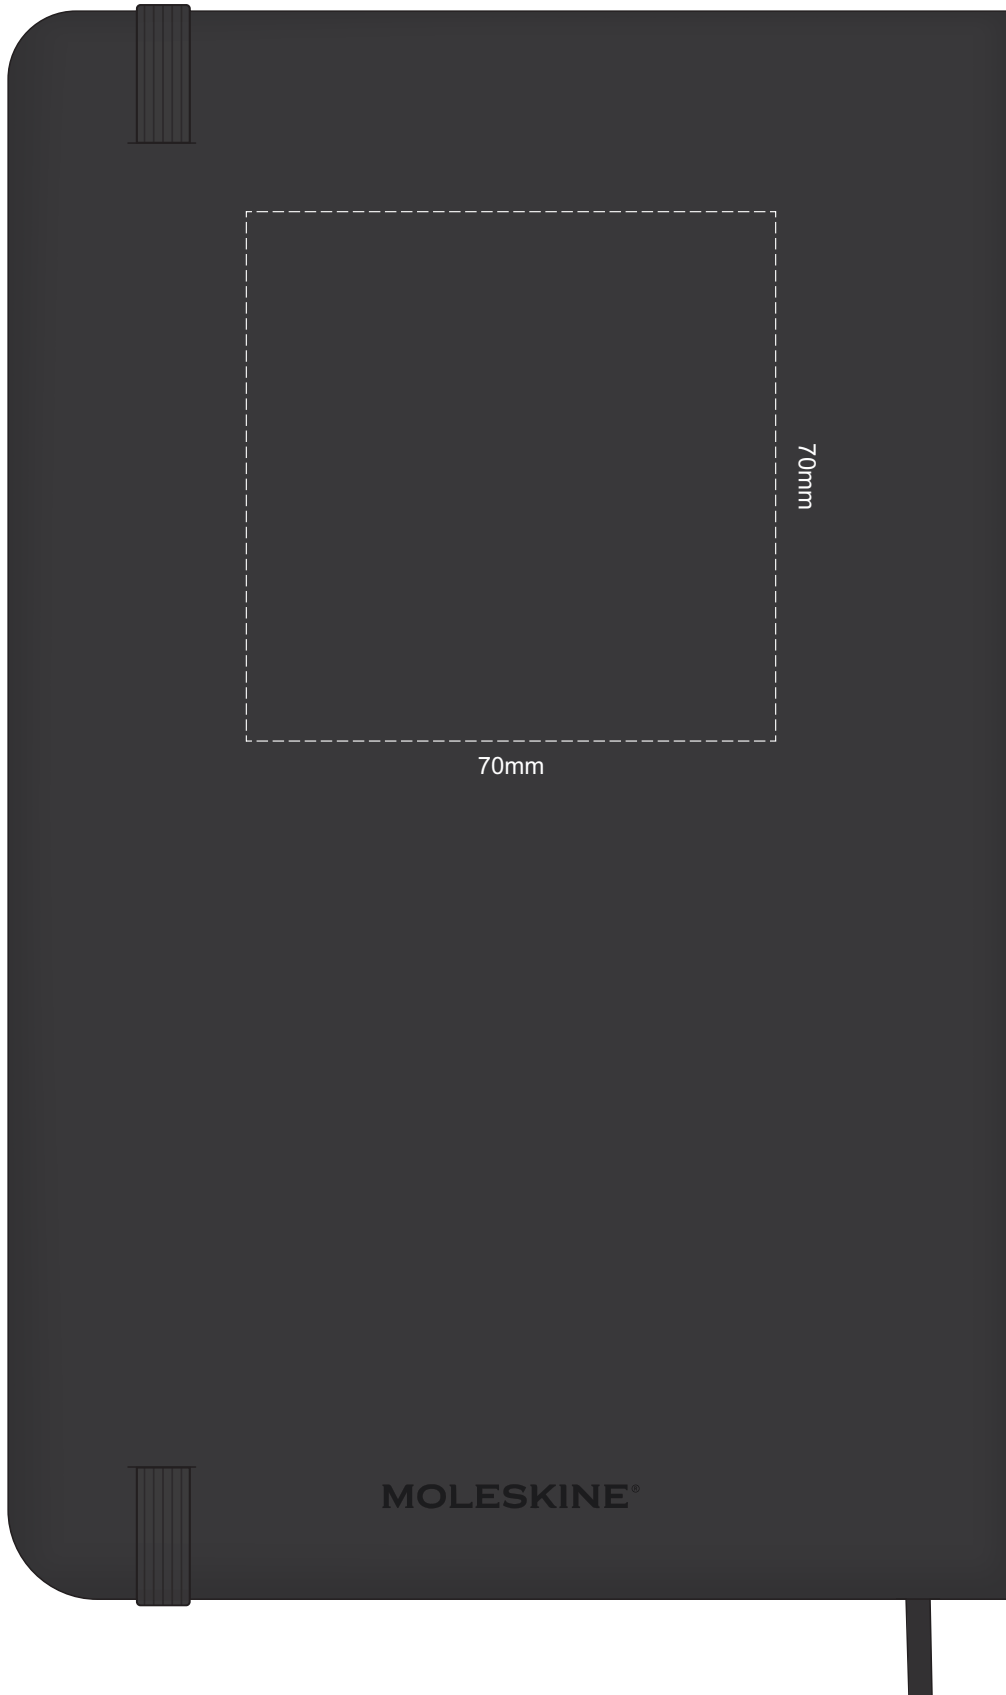

100% of Actual Size  
Screen Print (one colour)

2026

100mm

155mm

100% of Actual Size  
Debossing Front Cover

Branding area can be moved **anywhere within the red lines.**

100% of Actual Size  
Foil Printing Front Cover  
FRONT ONLY

Please note: Print area 70mm x 55mm is **moveable within the red dotted area**, the print area cannot be rotated. The printing will inherit the texture of the substrate which may affect the legibility of small text or appearance of fine detail.

-  Copper Foil Print Colour
-  Silver Foil Print Colour
-  Gold Foil Print Colour

100% of Actual Size  
Debossing Back Cover

MOLESKINE®

70% of Actual Size  
Pad Print Front End-Paper

Branding area can be moved anywhere within the red lines.

70% of Actual Size  
Pad Print Back End-Paper

Branding area can be moved anywhere within the red lines.

70% of Actual Size  
 Digital Print - Belly Band Template

Green Line = Fold Lines when assembled on notebook  
 Blue Line = The SIGNIFICANT PRINT AREA  
 (Keep all critical images & text within this box)  
 Black Line = Maximum print area  
 Pink Line = Bleed off to here