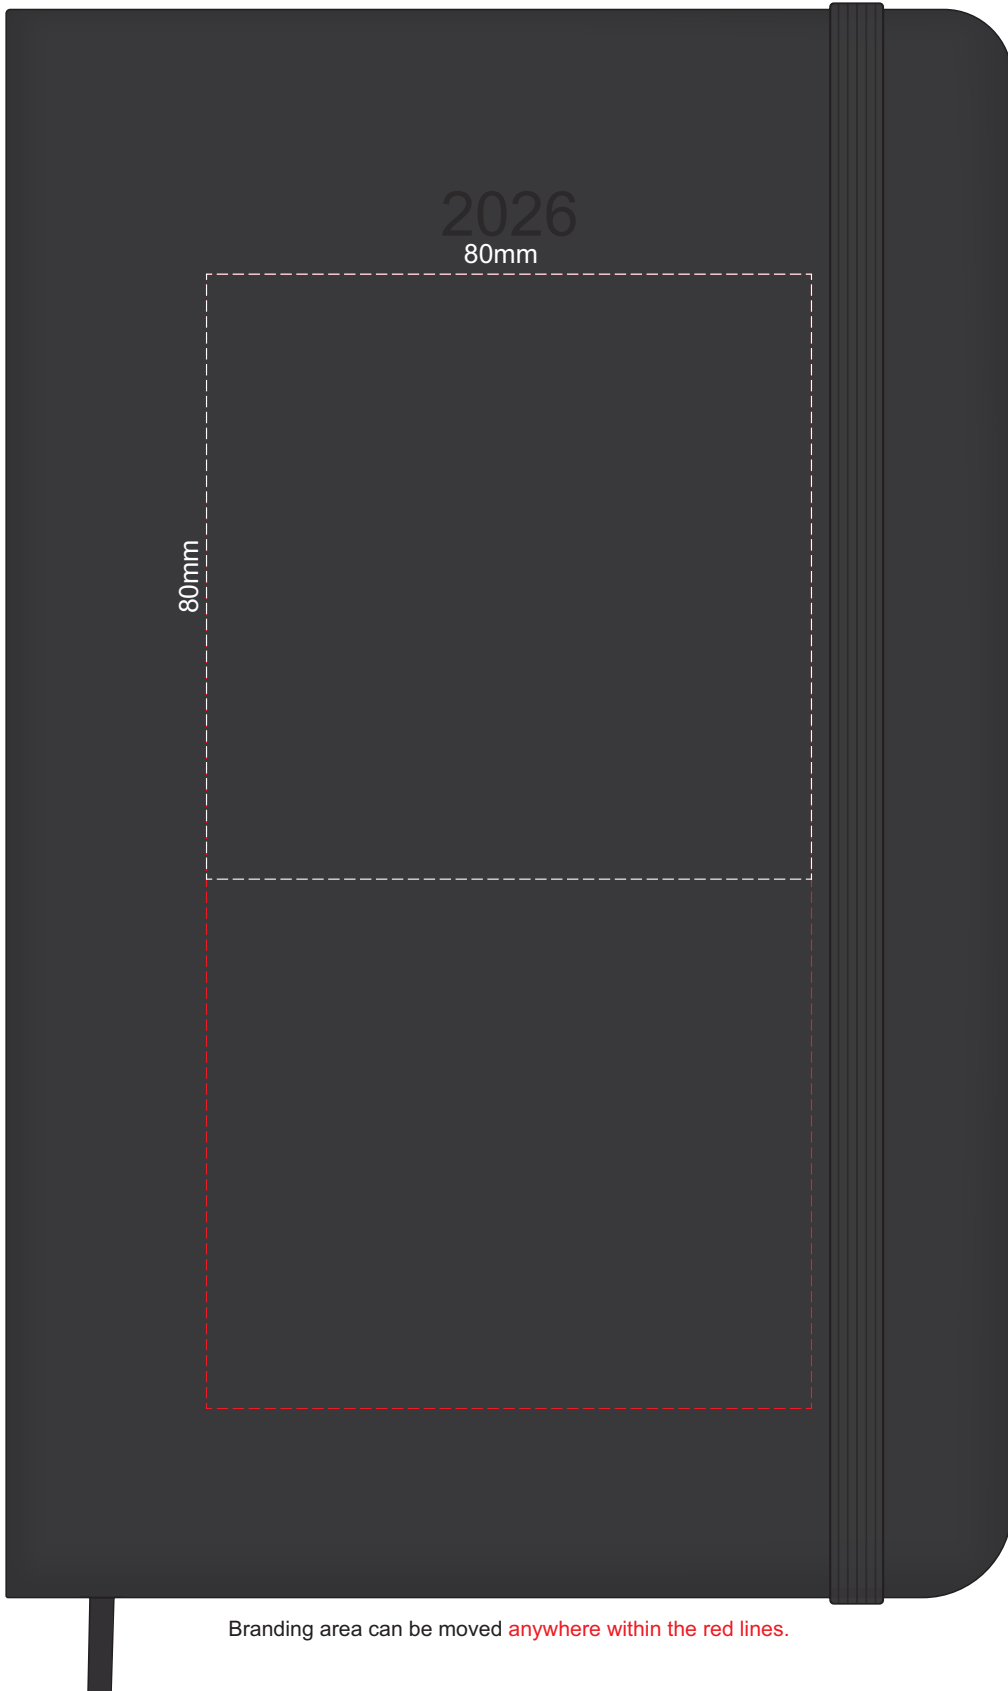

100% of Actual Size  
Screen Print (one colour)

2026

100mm

155mm

100% of Actual Size  
Debossing Front Cover

Branding area can be moved **anywhere within the red lines.**

100% of Actual Size  
Foil Printing Front Cover  
FRONT ONLY

Please note: Print area 70mm x 55mm is **moveable within the red dotted area**, the print area cannot be rotated. The printing will inherit the texture of the substrate which may affect the legibility of small text or appearance of fine detail.

-  Copper Foil Print Colour
-  Silver Foil Print Colour
-  Gold Foil Print Colour

100% of Actual Size  
Debossing Back Cover

MOLESKINE®

70% of Actual Size  
Pad Print Front End-Paper

Branding area can be moved anywhere within the red lines.

70% of Actual Size  
Pad Print Back End-Paper

Branding area can be moved anywhere within the red lines.

70% of Actual Size  
 Digital Print - Belly Band Template

Green Line = Fold Lines when assembled on notebook  
 Blue Line = The SIGNIFICANT PRINT AREA  
 (Keep all critical images & text within this box)  
 Black Line = Maximum print area  
 Pink Line = Bleed off to here