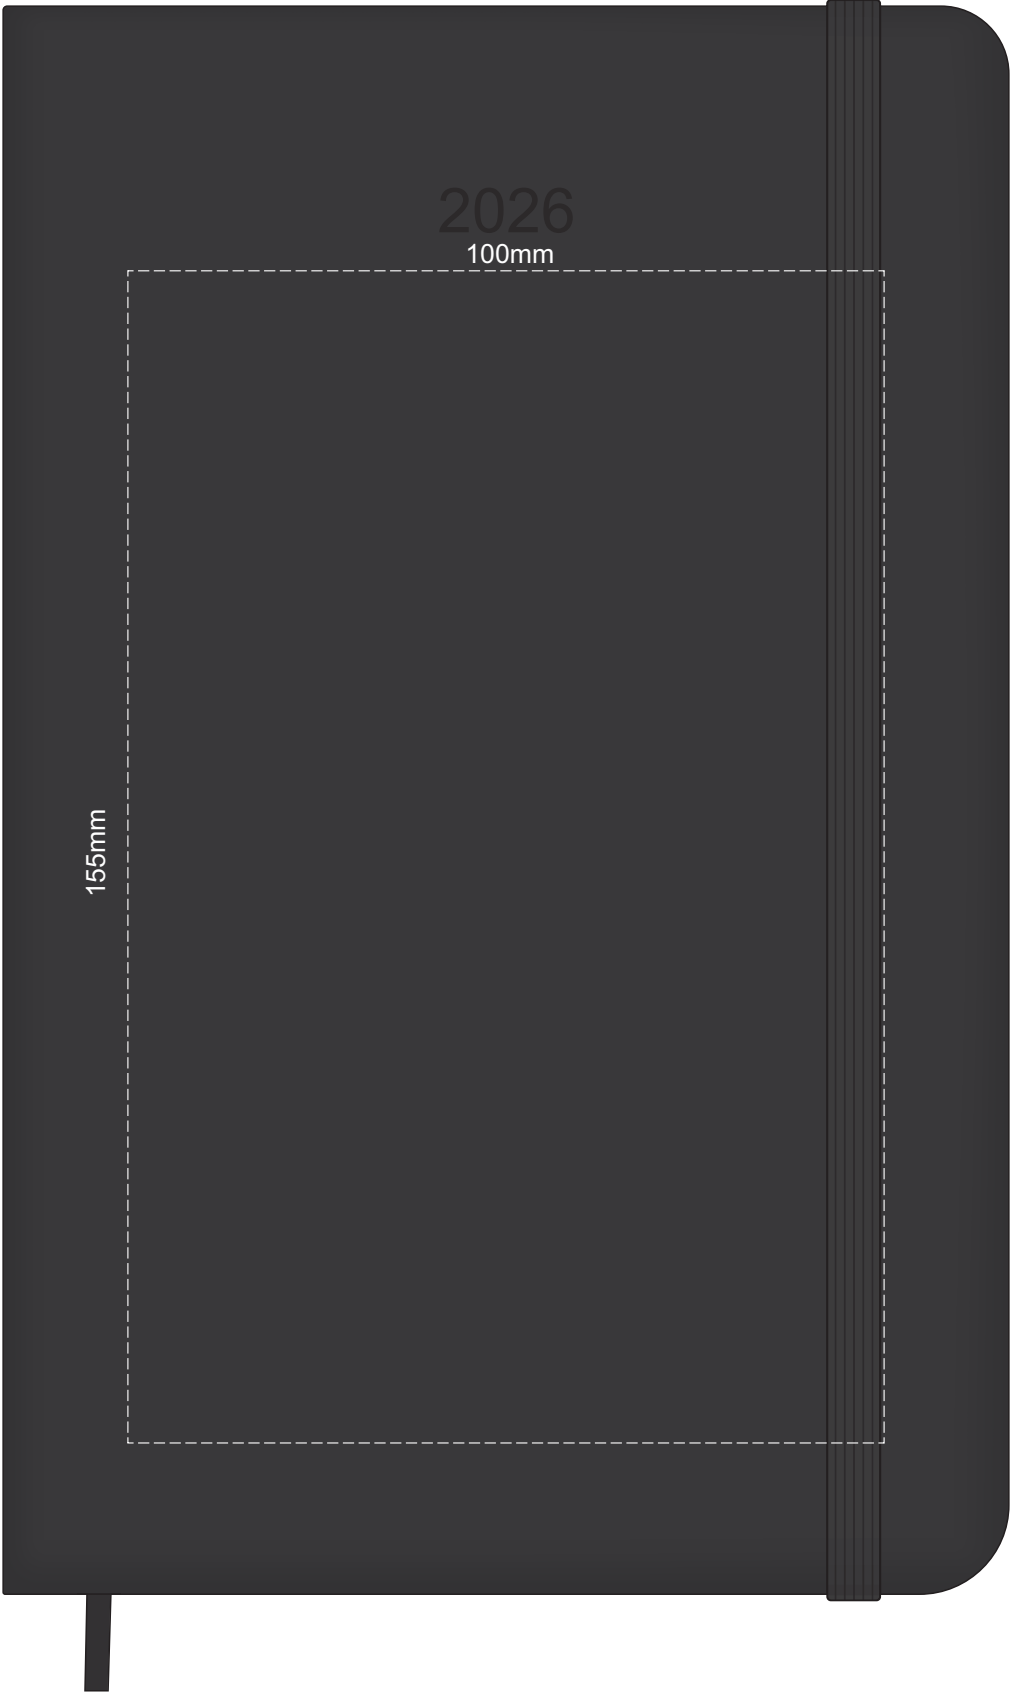

100% of Actual Size  
Screen Print (one colour)

2026

100mm

155mm

100% of Actual Size  
Debossing Front Cover

Branding area can be moved **anywhere within the red lines.**

100% of Actual Size  
Foil Printing Front Cover  
FRONT ONLY

Please note: Print area 70mm x 55mm is **moveable within the red dotted area**, the print area cannot be rotated. The printing will inherit the texture of the substrate which may affect the legibility of small text or appearance of fine detail.

-  Copper Foil Print Colour
-  Silver Foil Print Colour
-  Gold Foil Print Colour

100% of Actual Size  
Debossing Back Cover

MOLESKINE®

70% of Actual Size  
Pad Print Front End-Paper

Branding area can be moved anywhere within the red lines.

70% of Actual Size  
Pad Print Back End-Paper

Branding area can be moved anywhere within the red lines.

70% of Actual Size  
 Digital Print - Belly Band Template

Green Line = Fold Lines when assembled on notebook  
 Blue Line = The SIGNIFICANT PRINT AREA  
 (Keep all critical images & text within this box)  
 Black Line = Maximum print area  
 Pink Line = Bleed off to here