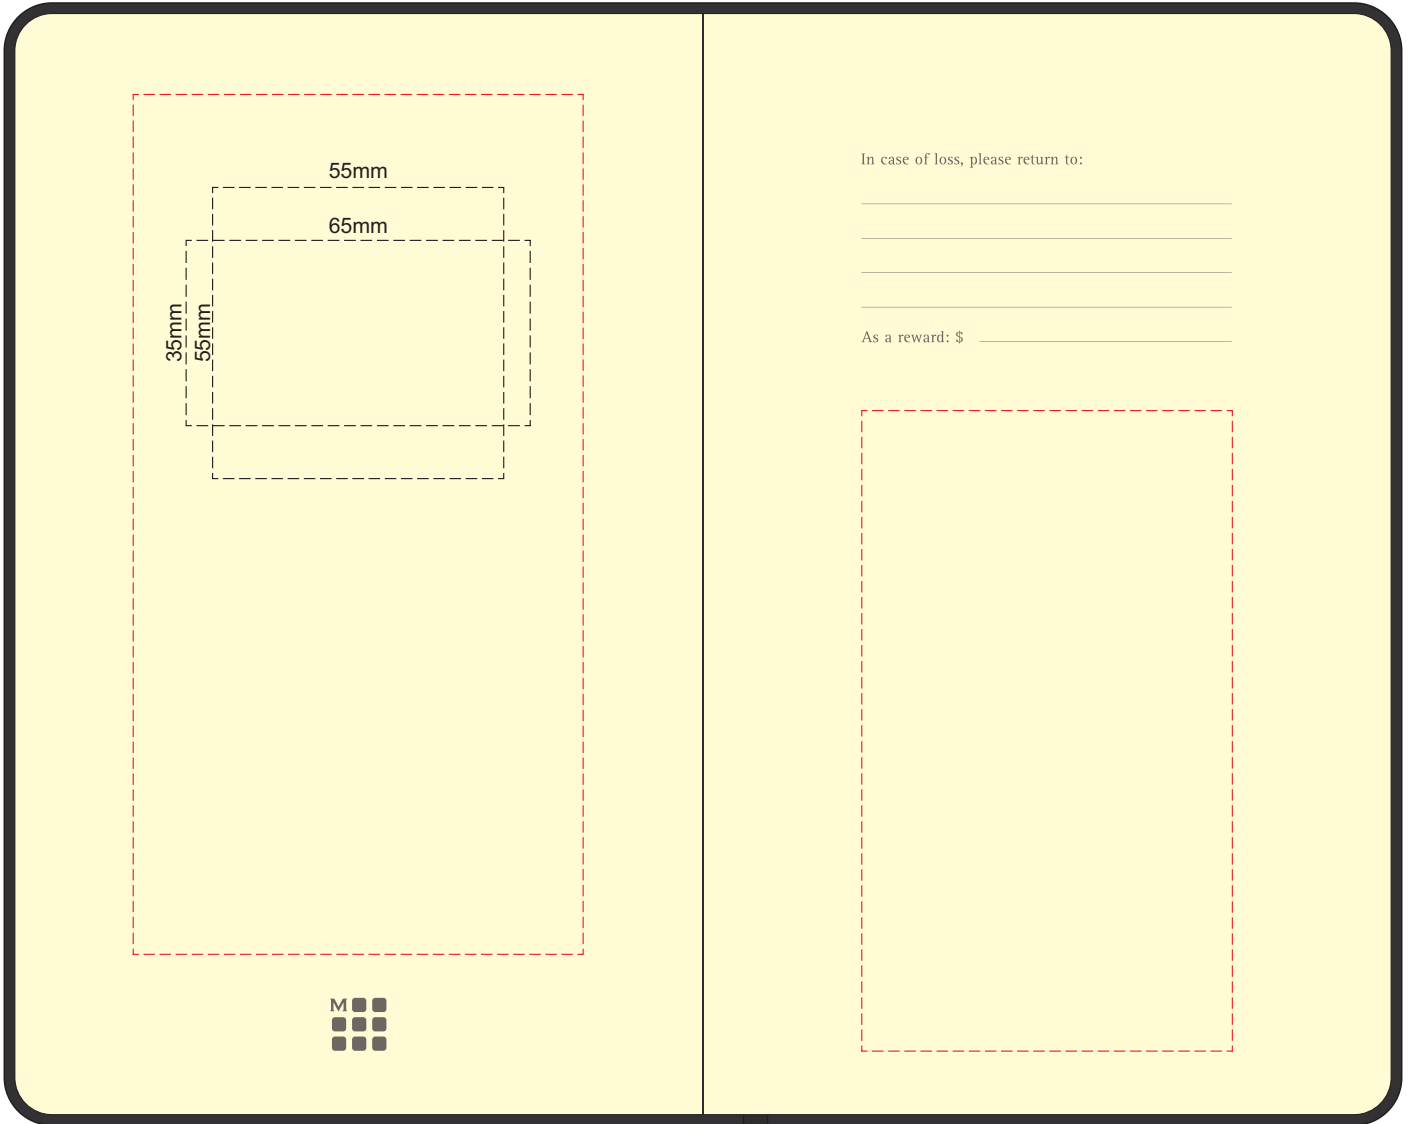

100% of Actual Size  
Screen Print (one colour)

2026

100mm

155mm

100% of Actual Size  
Debossing Front Cover

Branding area can be moved **anywhere within the red lines.**

100% of Actual Size  
Foil Printing Front Cover  
FRONT ONLY

Please note: Print area 70mm x 55mm is **moveable within the red dotted area**, the print area cannot be rotated. The printing will inherit the texture of the substrate which may affect the legibility of small text or appearance of fine detail.

-  Copper Foil Print Colour
-  Silver Foil Print Colour
-  Gold Foil Print Colour

100% of Actual Size  
Debossing Back Cover

MOLESKINE®

70% of Actual Size  
Pad Print Front End-Paper

Branding area can be moved anywhere within the red lines.

70% of Actual Size  
Pad Print Back End-Paper

Branding area can be moved anywhere within the red lines.

70% of Actual Size  
 Digital Print - Belly Band Template

Green Line = Fold Lines when assembled on notebook  
 Blue Line = The SIGNIFICANT PRINT AREA  
 (Keep all critical images & text within this box)  
 Black Line = Maximum print area  
 Pink Line = Bleed off to here