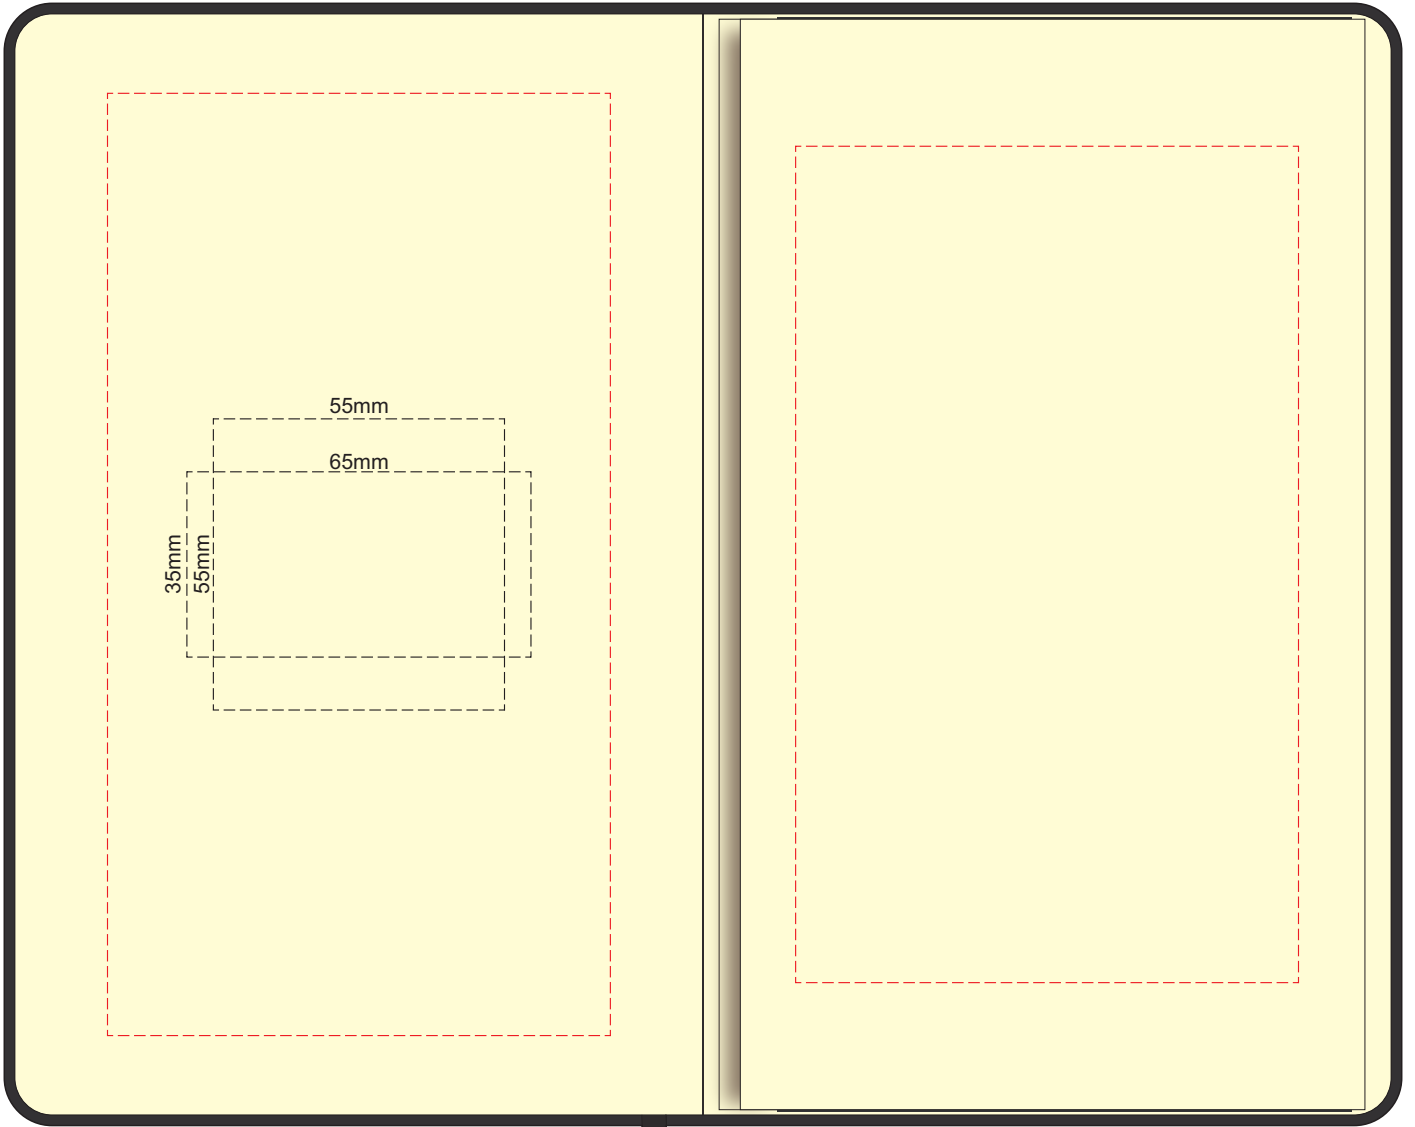

100% of Actual Size  
Screen Print (one colour)

2026

100mm

155mm

100% of Actual Size  
Debossing Front Cover

Branding area can be moved **anywhere within the red lines.**

100% of Actual Size  
Foil Printing Front Cover  
FRONT ONLY

Please note: Print area 70mm x 55mm is **moveable within the red dotted area**, the print area cannot be rotated. The printing will inherit the texture of the substrate which may affect the legibility of small text or appearance of fine detail.

-  Copper Foil Print Colour
-  Silver Foil Print Colour
-  Gold Foil Print Colour

100% of Actual Size  
Debossing Back Cover

MOLESKINE®

70% of Actual Size  
Pad Print Front End-Paper

Branding area can be moved anywhere within the red lines.

70% of Actual Size  
Pad Print Back End-Paper

Branding area can be moved anywhere within the red lines.

70% of Actual Size  
 Digital Print - Belly Band Template

Green Line = Fold Lines when assembled on notebook  
 Blue Line = The SIGNIFICANT PRINT AREA  
 (Keep all critical images & text within this box)  
 Black Line = Maximum print area  
 Pink Line = Bleed off to here